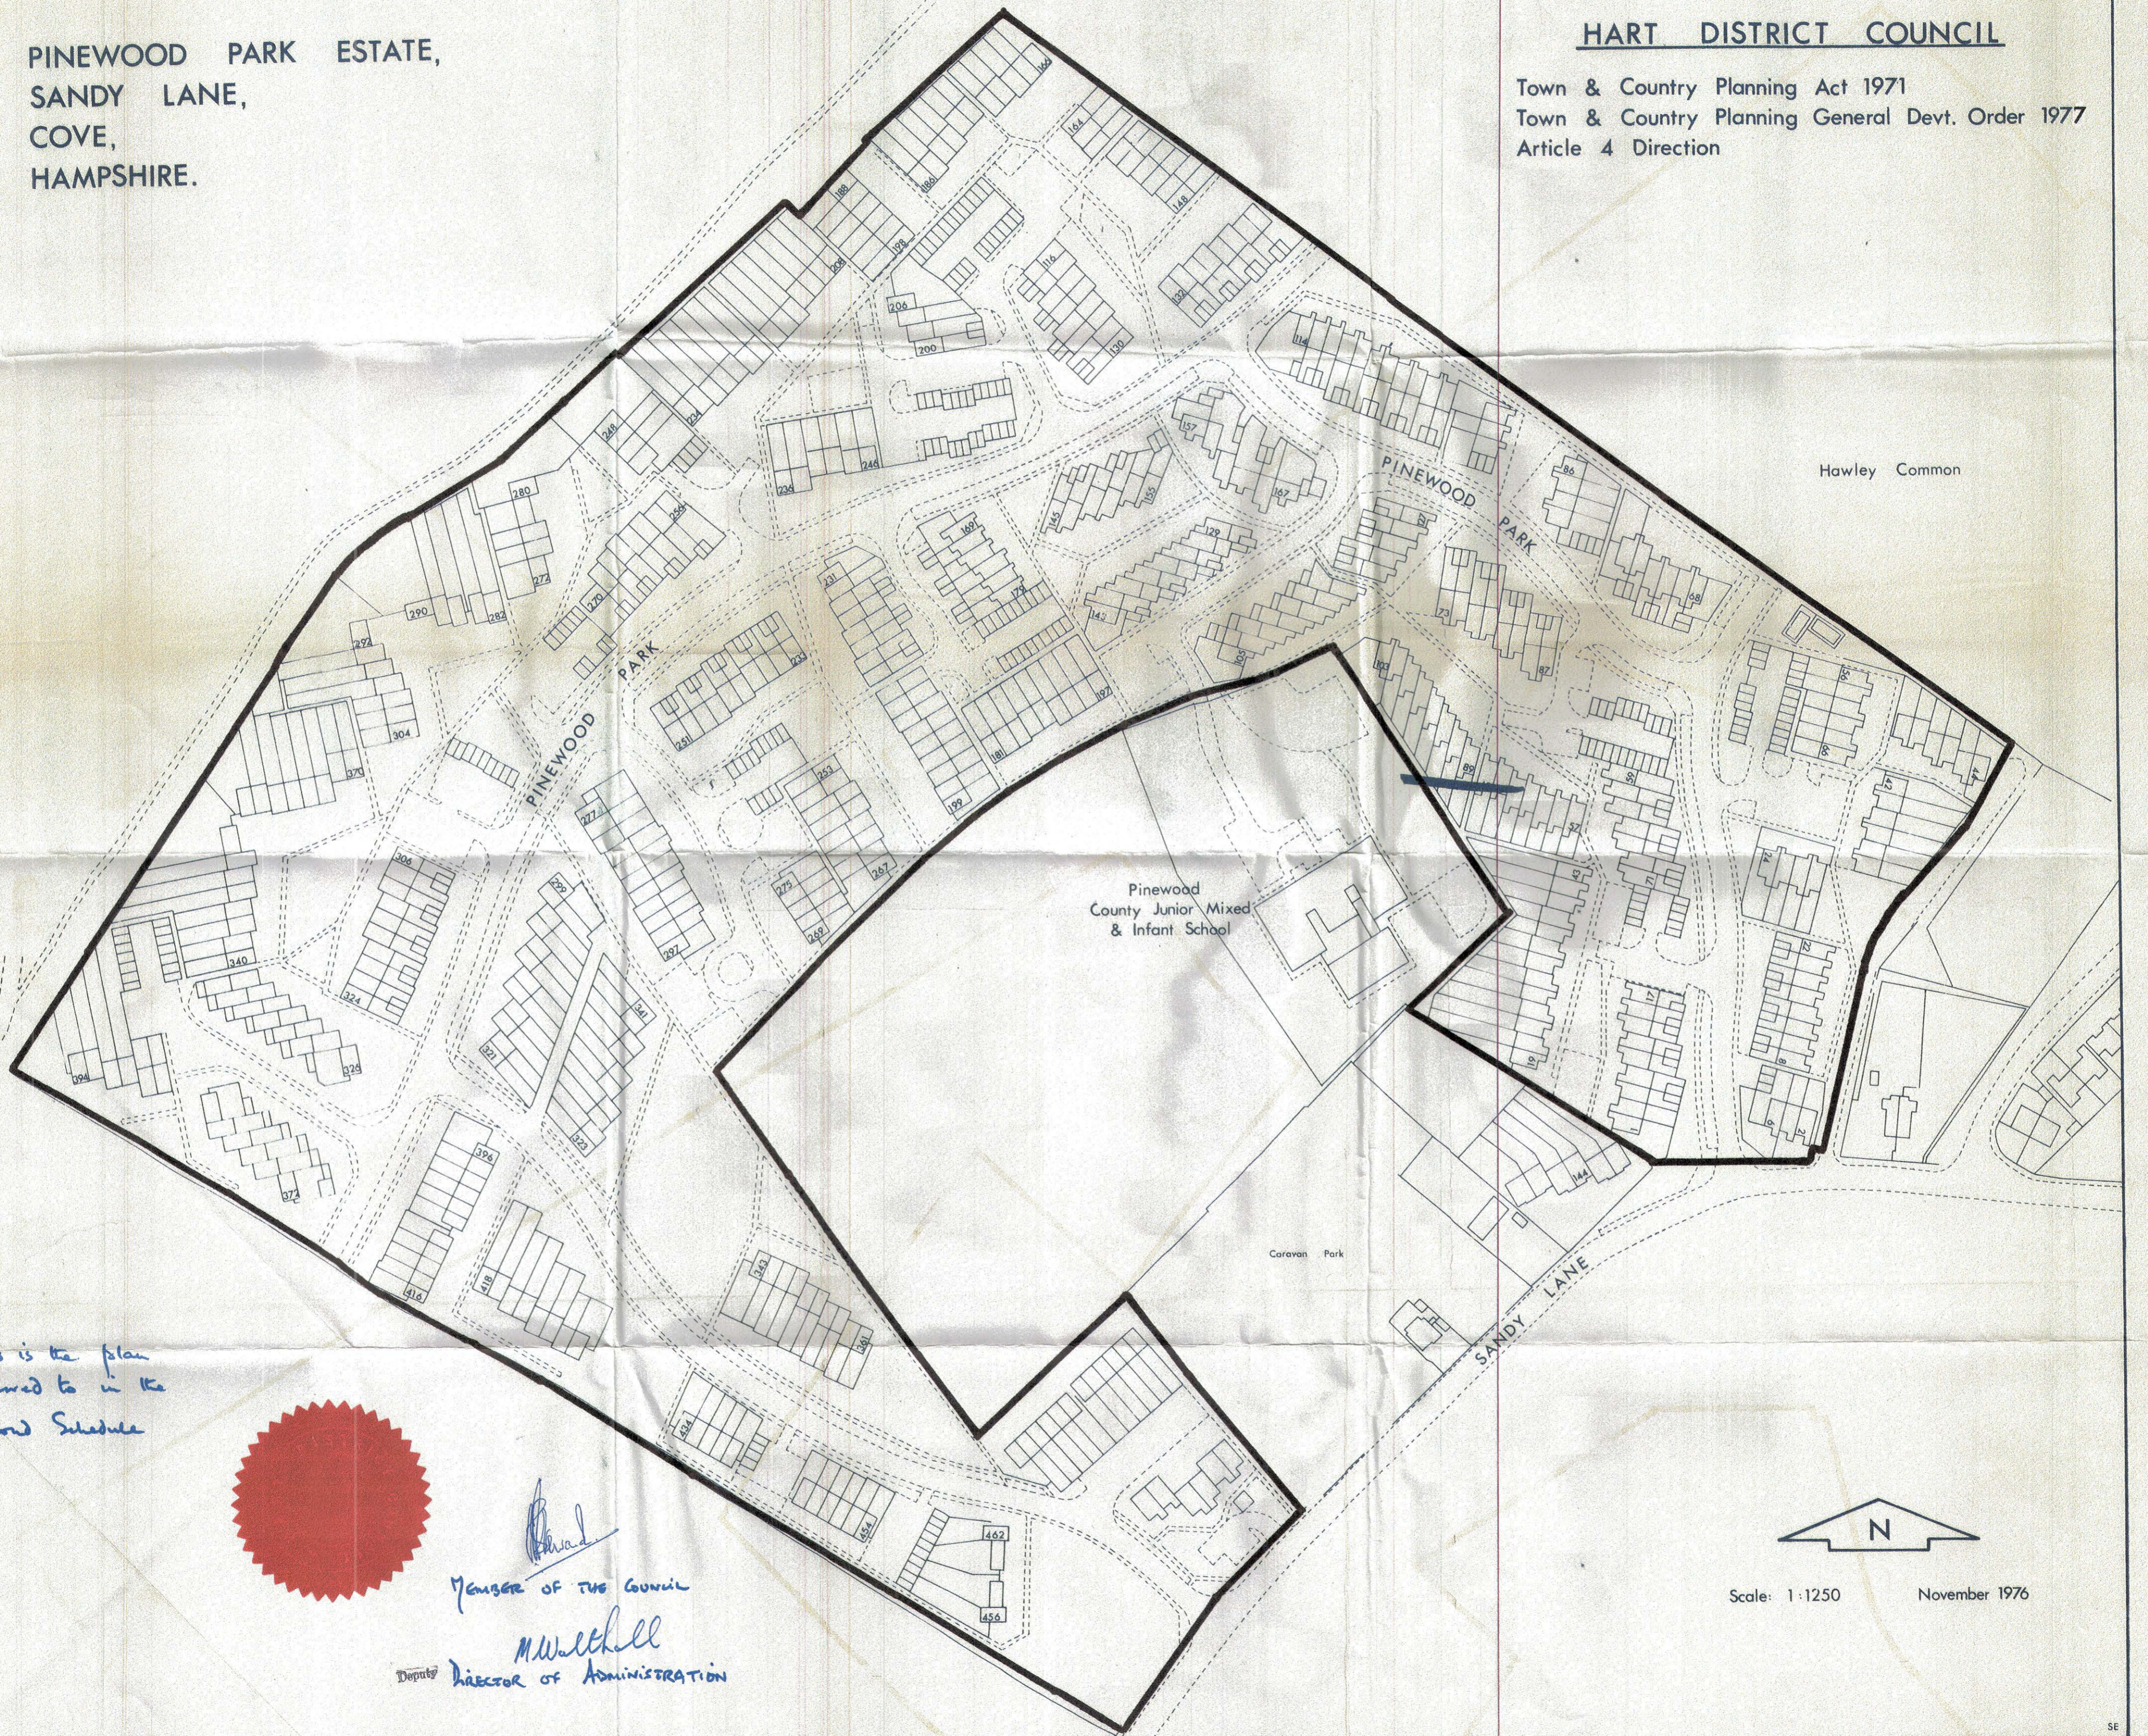

PINEWOOD PARK ESTATE,
SANDY LANE,
COVE,
HAMPSHIRE.

HART DISTRICT COUNCIL

Town & Country Planning Act 1971
Town & Country Planning General Devt. Order 1977
Article 4 Direction

*This is the plan
referred to in the
Second Schedule*

[Signature]
MEMBER OF THE COUNCIL
M. Wallthell
Deputy DIRECTOR OF ADMINISTRATION

Scale: 1:1250

November 1976