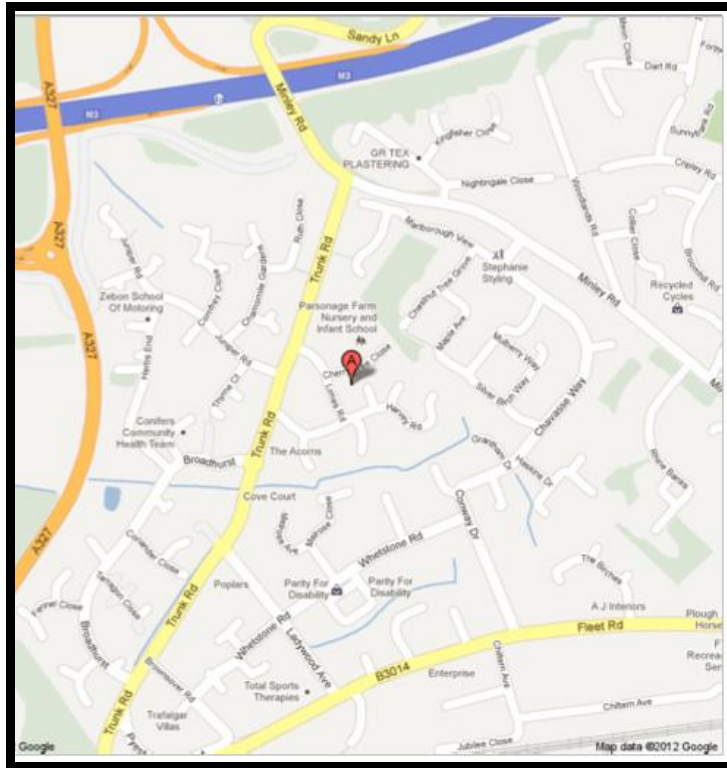

**For more information of booking details**

Phone: **01252 548003** (ask for Zylpha Roylance)

Email: [z.roylance@parsonagefarm.hants.sch.uk](mailto:z.roylance@parsonagefarm.hants.sch.uk)

Parsonage Farm Nursery and Infant School  
Cherry Tree Close  
Cove  
Farnborough  
GU14 9TT